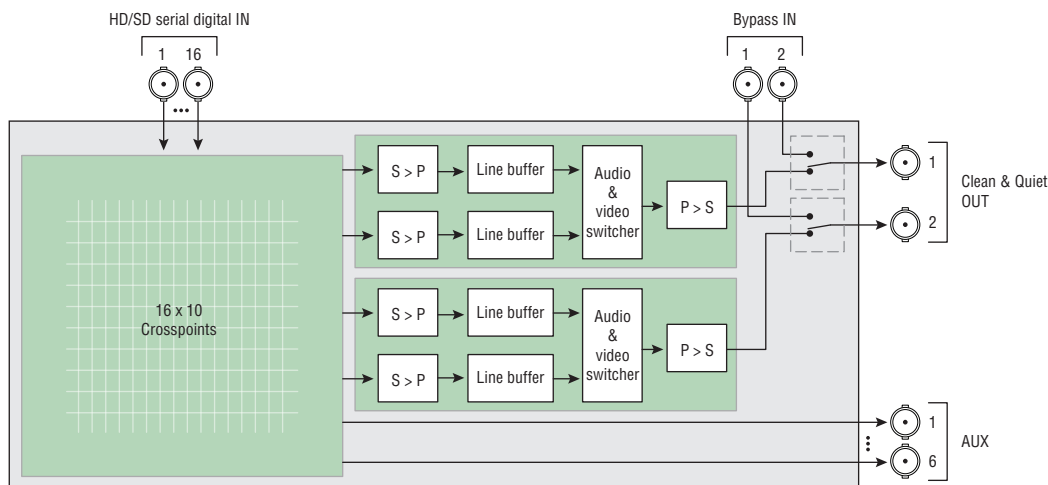

The CQX's unique design supports  $\pm 3$  line buffer, which reduces the need for costly timing equipment. The line buffer allows the router to realign sources which are grossly out of time, and switch them with minimal delay. This switching is performed without any video artifacts or audio pops that are typically associated with a transition of this nature.

Robust, compact and affordable, the NVISION Compact CQX is ideal for disaster recovery back-up and bypass master control applications. It can also be used as a low-cost alternative to a master control system. Several transition types are available, including V-fade, cut-fade, fade-cut, and crossbar.

The CQX features two separate emergency bypass inputs with relays to ensure critical signal passage, even in the event of a power outage.

The NVISION Compact CQX is based on the same durable and scalable design as the rest of the NVISION Compact router range. It can operate as a standalone unit, and can also be driven by an external control system.

### KEY FEATURES AND BENEFITS

- Unique design supports a  $\pm 3$  line buffer, reducing the need for costly timing equipment
- 16 inputs, 2 clean & quiet outputs, 6 auxiliary outputs
- Support for 16 channels of embedded audio
- V-fade, cut-fade, fade-cut, and crossbar transitions
- Choice of three transition rates
- GPI/O interface for simple external control
- Two bypass inputs with relays guarantee signal passage in the event of power failure
- Serial port supports NVISION router serial protocol for automation control